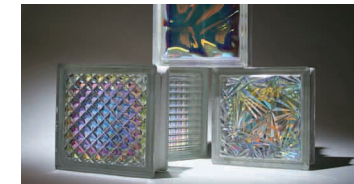

Let
Inspiration
Strike
You

Brighten Your Window, Shower or Wall Colored Glass Blocks

Why have a generic clear glass block project when you can add a splash of color? Design with various sizes, shapes, and color to add privacy and a one-of-kind style.

- › Multiple sizes & shapes
- › 54 standard & custom colors
- › Use in walls, showers, bars, columns & windows

For a Softer Distinctive Look Frosted Glass Blocks

Clear and colored glass blocks can be frosted on one or two sides to create an obscured high privacy look that also diffuses natural sunlight.

- › 54 frosted & custom colors
- › Ask about pre-fabricated walls & windows

Light Transmitting Walls, Windows, Backsplashes Never Looked this Stunning.... Fused & Dichroic Glass Blocks

Colored glass tiles don't need to be limited to solid walls. The beauty and multi-colored sparkle of the dichroic glass blocks move light through conference walls, partitions or windows with a splash of style.