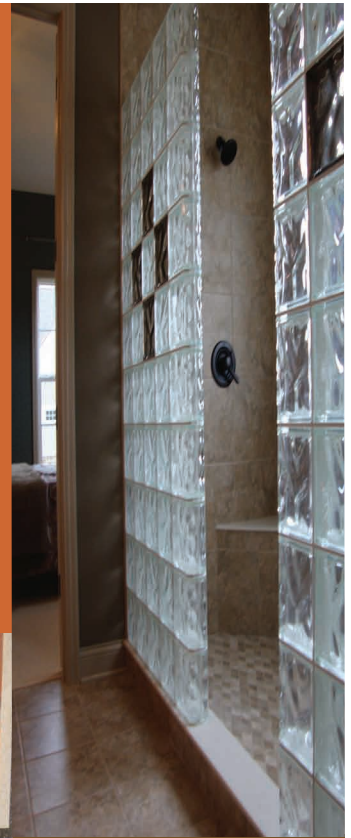

A Unique Touch for a Glass Block Wall or Window

ColumbusGlassBlock.com/ColorBlock

Colored, frosted, decorative glass blocks

For homes and for businesses

Style Function Beauty

Colored,
Frosted,
Decorative
Glass Blocks

Let
Inspiration
Strike
You

Brighten Your Window, Shower or Wall Colored Glass Blocks

Why have a generic clear glass block project when you can add a splash of color? Design with various sizes, shapes, and color to add privacy and a one-of-kind style.

- › Multiple sizes & shapes
- › 54 standard & custom colors
- › Use in walls, showers, bars, columns & windows

For a Softer Distinctive Look Frosted Glass Blocks

Clear and colored glass blocks can be frosted on one or two sides to create an obscured high privacy look that also diffuses natural sunlight.

- › 54 frosted & custom colors
- › Ask about pre-fabricated walls & windows

Light Transmitting Walls, Windows, Backsplashes Never Looked this Stunning.... Fused & Dichroic Glass Blocks

Colored glass tiles don't need to be limited to solid walls. The beauty and multi-colored sparkle of the dichroic glass blocks move light through conference walls, partitions or windows with a splash of style.