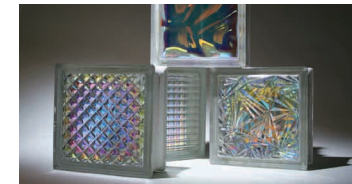

Let
Inspiration
Strike
You

Brighten Your Window, Shower or Wall Colored Glass Blocks

Why have a generic clear glass block project when you can add a splash of color? Design with various sizes, shapes, and color to add privacy and a one-of-kind style.

- › Multiple sizes & shapes
- › 54 standard & custom colors
- › Use in walls, showers, bars, columns & windows

For a Softer Distinctive Look Frosted Glass Blocks

Clear and colored glass blocks can be frosted on one or two sides to create an obscured high privacy look that also diffuses natural sunlight.

- › 54 frosted & custom colors
- › Ask about pre-fabricated walls & windows

Light Transmitting Walls, Windows, Backsplashes Never Looked this Stunning.... Fused & Dichroic Glass Blocks

Colored glass tiles don't need to be limited to solid walls. The beauty and multi-colored sparkle of the dichroic glass blocks move light through conference walls, partitions or windows with a splash of style.