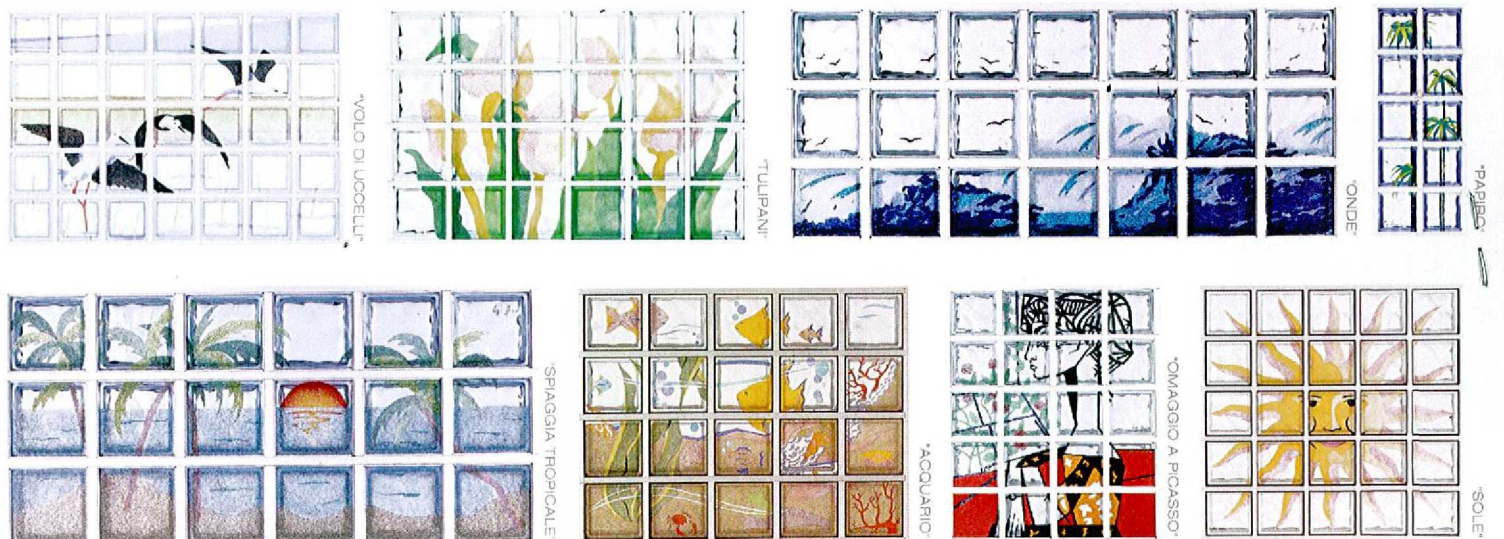

COLORS

DESIGNS

MURALS

24 STANDARD COLORS
 120 SINGLE BLOCK DESIGNS
 55 MULTIPLE BLOCK MURALS
 ENDLESS CUSTOM POSSIBILITIES

PRODUCED ON **PITTSBURGH CORNING** GLASS BLOCK
 CUSTOM COLORS AVAILABLE UPON REQUEST - STANDARD
 PRODUCTION IS 8X8 DECORA. AVAILABLE ON ANY
 OTHER SIZES AND PATTERNS UPON REQUEST.

ENTIRELY GLASS IMAGES
 NO SPECIAL MAINTENANCE
 SUITABLE FOR EXTERIOR USE
 AND COMMERCIAL APPLICATIONS