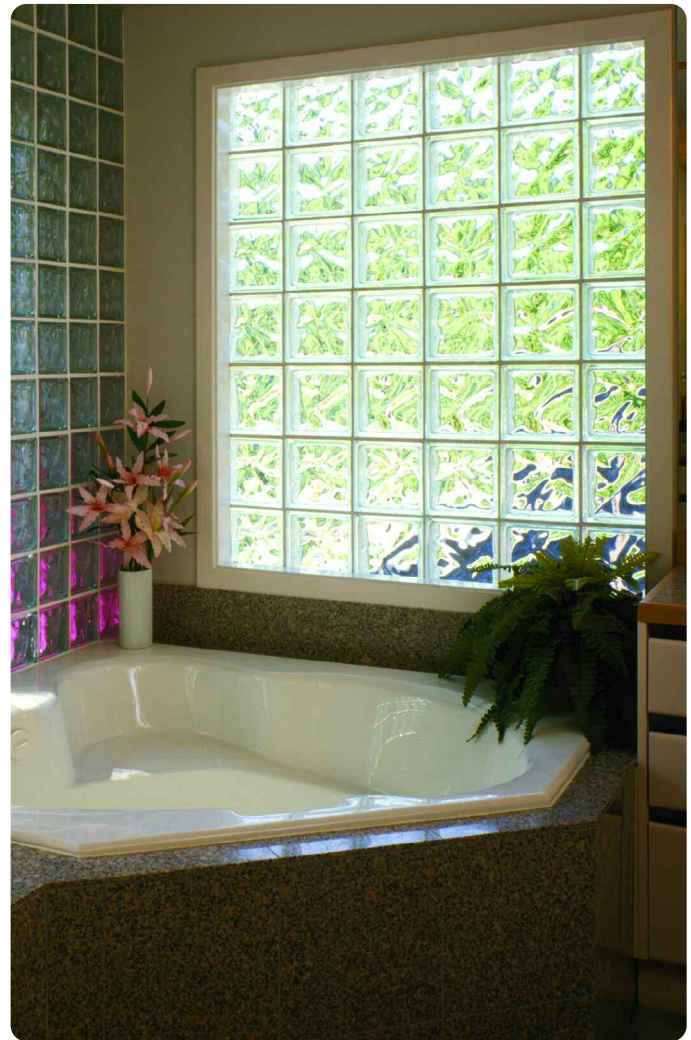

Features and Benefits

- » 100% *real* glass block – will not scratch, discolor, or yellow like acrylic block windows
- » No special cleaning requirements like acrylic block windows
- » Choice of block patterns – DECORA®, ENDURA™ and VUE®
- » Silicone bonding provides beauty and an “all glass look”
- » Factory built and assembled for consistent quality
- » New 10-Year Warranty
- » Protection against flying debris and hurricane-force winds
- » Greater security than conventional windows
- » No need for shutters
- » Various light transmission options
- » A range of visibility and privacy options, depending on pattern chosen
- » Graffiti-resistant, breakage-resistant and easy to clean
- » Noise reduction

Code Approvals

- » Dade County Approval
- » Texas Department of Insurance
- » Meets large missile impact test referenced in the International Building Code