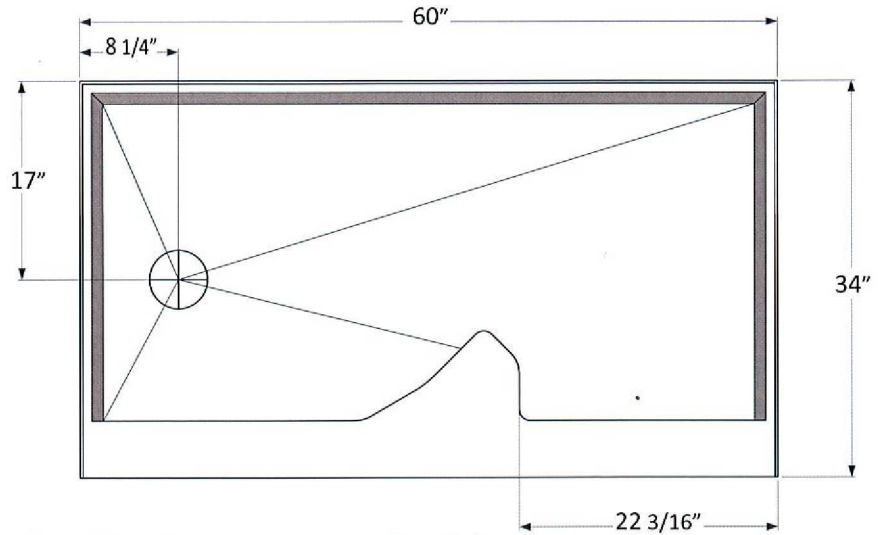

Block Patterns

Wave

Clear

Pan Colors

Biscuit

White

Style Caps

3" Thin Line Caps

4" Thick Line Caps

	4"	3 9/16" x 3 11/16"
	6"	3 9/16" x 5 11/16"
	8"	3 9/16" x 7 11/16"
	12"	3 9/16" x 11 3/4"

	4"	2 13/16 x 3 11/16
	6"	2 13/16 x 5 11/16
	8"	2 13/16 x 7 11/16
	End block 8" Thin line	2 13/16 x 5 13/16
	Veer Thin line	4 1/16 x 7 19/32
	Radial Thin line	2 13/16 x 5 13/16