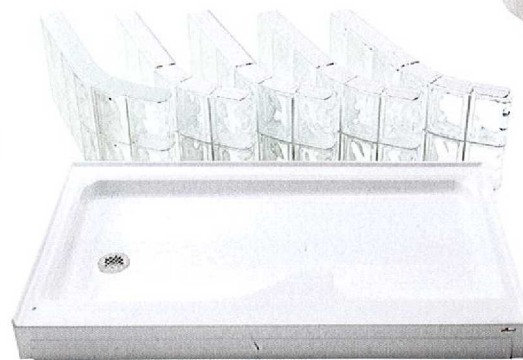

# Tub & Shower Replacement

This ready to install kit installs in just a few hours and beautifully transforms your common tub or shower into a custom door free shower. Includes Acrylic Pan, Modular Glass Block Walls, Ready-4-Tile Wallboard, & all accessories needed for installation.

## Block Patterns

Wave

Clear

## Pan Colors

Biscuit

White