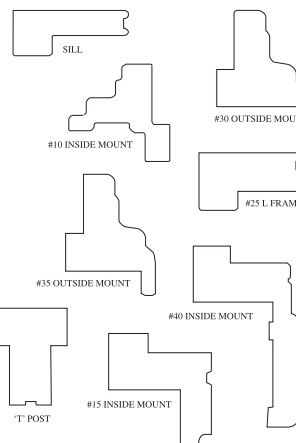

CORONADO

BLOCK SHUTTERS™

Over the past ten years, more and more people have discovered the beauty and benefits of acrylic block windows. Always on the forefront of exciting innovations, U.S. Block Windows now introduces Coronado Block Shutters™. These cost effective interior block window coverings install right over existing windows, just like shutters or blinds, and have all the benefits of both shutters and block windows.

This truly innovative window covering gives you privacy while allowing light into the room. The shutters mount in minutes and are an excellent way to give the luxurious look of acrylic block to existing master bathroom garden tub windows. No major construction is required. Just a 20 minute installation which complements your shutter or blind package.

Coronado Block Shutters™ can be built to any height or width dimension, and will completely alter the look and feel of a room. Coronado Block Shutters™ offers a full line of block window covering solutions for inside or outside mounting in fixed panel, in-swing shutter or café style up-slide. Coronado Block Shutters™ solid cellular material offers a realistic wood shutter look with none of the disadvantages that come with using real wood products.

Coronado Block Shutters™ are made of a solid cellular synthetic foam with a hardened finish that is dent resistant. Our block shutters are painted with permanent bonding acrylic paints that will not yellow with age. For varied privacy, our blocks come in two patterns: Clear Wave or Obscured Wave.

Coronado Block Shutters™ Facts

- Will not warp, chip or flake
- Better insulator than wood
- Outlasts wood
- Easy to clean and maintain
- Will not yellow with age
- Wide frame selection
- Sunburst & eyebrow shapes
- Any height/width dimension