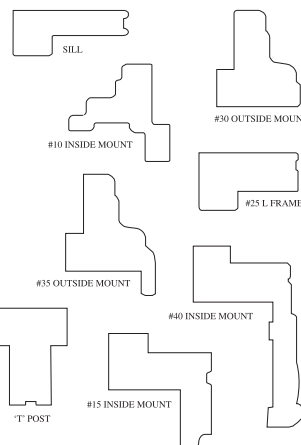

CORONADO

BLOCK SHUTTERS™

Over the past ten years, more and more people have discovered the beauty and benefits of acrylic block windows. Always on the forefront of exciting innovations, U.S. Block Windows now introduces Coronado Block Shutters™. These cost effective interior block window coverings install right over existing windows, just like shutters or blinds, and have all the benefits of both shutters and block windows.

This truly innovative window covering gives you privacy while allowing light into the room. The shutters mount in minutes and are an excellent way to give the luxurious look of acrylic block to existing master bathroom garden tub windows. No major construction is required. Just a 20 minute installation which complements your shutter or blind package.

Coronado Block Shutters™ can be built to any height or width dimension, and will completely alter the look and feel of a room. Coronado Block Shutters™ offers a full line of block window covering solutions for inside or outside mounting in fixed panel, in-swing shutter or café style up-slide. Coronado Block Shutters™ solid cellular material offers a realistic wood shutter look with none of the disadvantages that come with using real wood products.

Coronado Block Shutters™ are made of a solid cellular synthetic foam with a hardened finish that is dent resistant. Our block shutters are painted with permanent bonding acrylic paints that will not yellow with age. For varied privacy, our blocks come in two patterns: Clear Wave or Obscured Wave.

Coronado Block Shutters™ Facts

- Will not warp, chip or flake
- Better insulator than wood
- Outlasts wood
- Easy to clean and maintain
- Will not yellow with age
- Wide frame selection
- Sunburst & eyebrow shapes
- Any height/width dimension