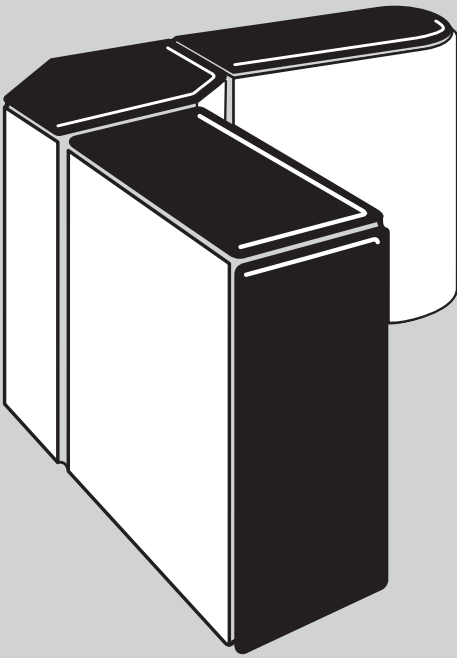

white

snow white

snowcap

matte finish

stylecap
glass block trim

- Simple to install
- Easy to clean and maintain
- Impervious to water and stains
- Frostproof
- Highly resistant to chemical attack
- Resistant to fading and discoloration